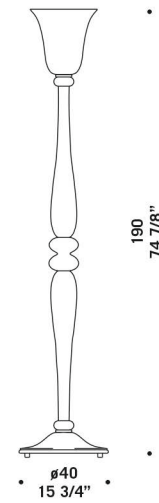

9002

Sospensioni, plafoniera, applique,
lampada da tavolo e lampada da terra
in lattimo con particolari cristallo.

*Hanging, ceiling, wall, table and floor lamp
in milkwhite glass with clear glass details.*

9002 S1

9002 R0

9002 A0
 1 x max 77W E27
 HSGSA/C/UB
 alogena chiara
 clear halogen
 1 x E27 LED
 LED light bulb

9002 P0
 3 x max 77W E27
 HSGSA/C/UB
 alogena chiara
 clear halogen
 3 x E27 LED
 LED light bulb

9002 S0
 3 x max 77W E27
 HSGSA/C/UB
 alogena chiara
 clear halogen
 3 x E27 LED
 LED light bulb

9002 S1
 3 x max 77W E27
 HSGSA/C/UB
 alogena chiara
 clear halogen
 3 x E27 LED
 LED light bulb

9002 R0
 1 x max 205W E27
 HSGST/C/UB
 alogena chiara
 clear halogen
 1 x E27 LED
 LED light bulb