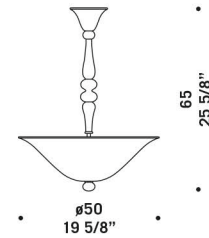

9002 S1

9002 R0

9002 A0
 1 x max 77W E27
 HSGSA/C/UB
 alogena chiara
 clear halogen
 1 x E27 LED
 LED light bulb

9002 P0
 3 x max 77W E27
 HSGSA/C/UB
 alogena chiara
 clear halogen
 3 x E27 LED
 LED light bulb