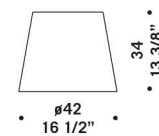

9002
paralume / shade