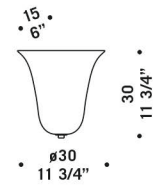

9002 S1

9002 R0

9002 A0
 1 x max 77W E27
 HSGSA/C/UB
 alogena chiara
 clear halogen
 1 x E27 LED
 LED light bulb

9002 P0
 3 x max 77W E27
 HSGSA/C/UB
 alogena chiara
 clear halogen
 3 x E27 LED
 LED light bulb