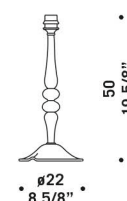

9002 R0
1 x max 205W E27
HSGST/C/UB
alogena chiara
clear halogen
1 x E27 LED
LED light bulb

9002 T0
1 x max 77W E27
HSGSA/C/UB
alogena chiara
clear halogen
1 x E27 LED
LED light bulb