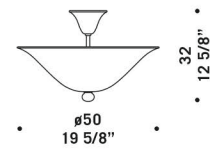

9002 S1

9002 R0

9002 A0
 1 x max 77W E27
 HSGSA/C/UB
 alogena chiara
 clear halogen
 1 x E27 LED
 LED light bulb

9002 P0
 3 x max 77W E27
 HSGSA/C/UB
 alogena chiara
 clear halogen
 3 x E27 LED
 LED light bulb