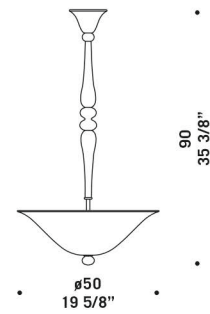

9002 S1
3 x max 77W E27
HSGSA/C/UB
alogena chiara
clear halogen
3 x E27 LED
LED light bulb